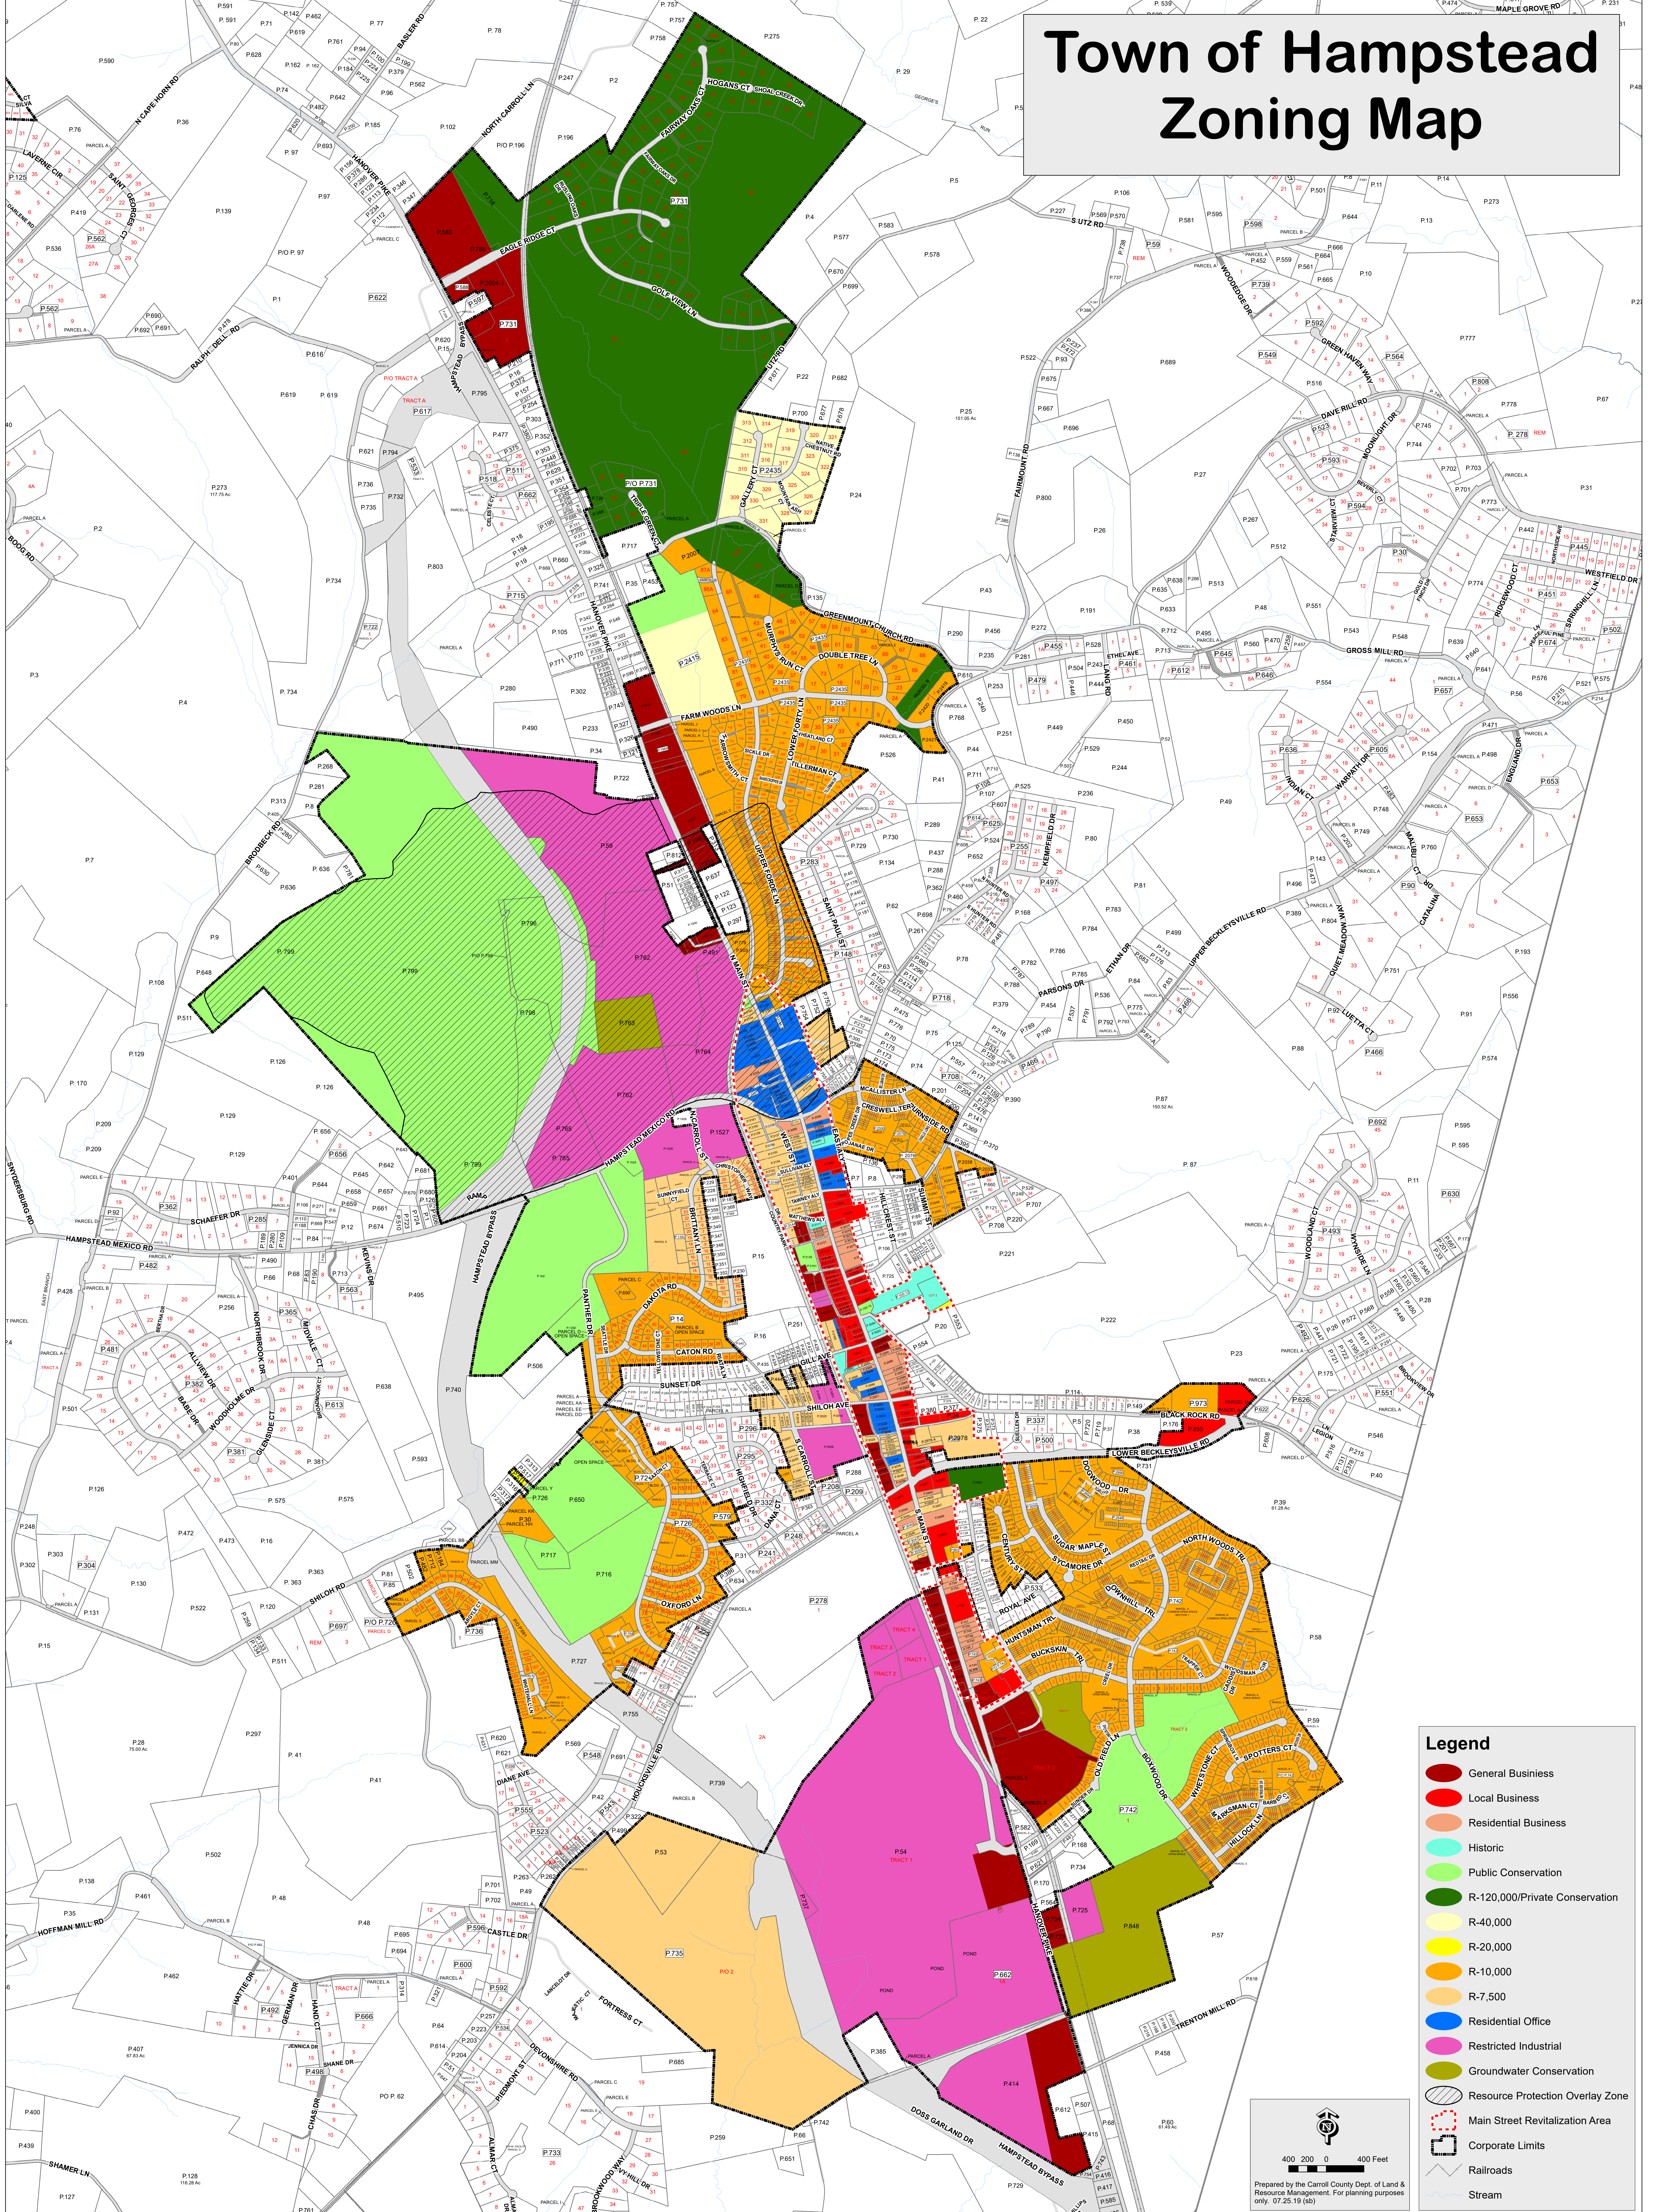

# Town of Hampstead Zoning Map

**Legend**

- General Business
- Local Business
- Residential Business
- Historic
- Public Conservation
- R-120,000/Private Conservation
- R-40,000
- R-20,000
- R-10,000
- R-7,500
- Residential Office
- Restricted Industrial
- Groundwater Conservation
- Resource Protection Overlay Zone
- Main Street Revitalization Area
- Corporate Limits
- Railroads
- Stream

400 200 0 400 Feet

Prepared by the Carroll County Dept. of Land & Resource Management. For planning purposes only. 07.25.19 (sb)